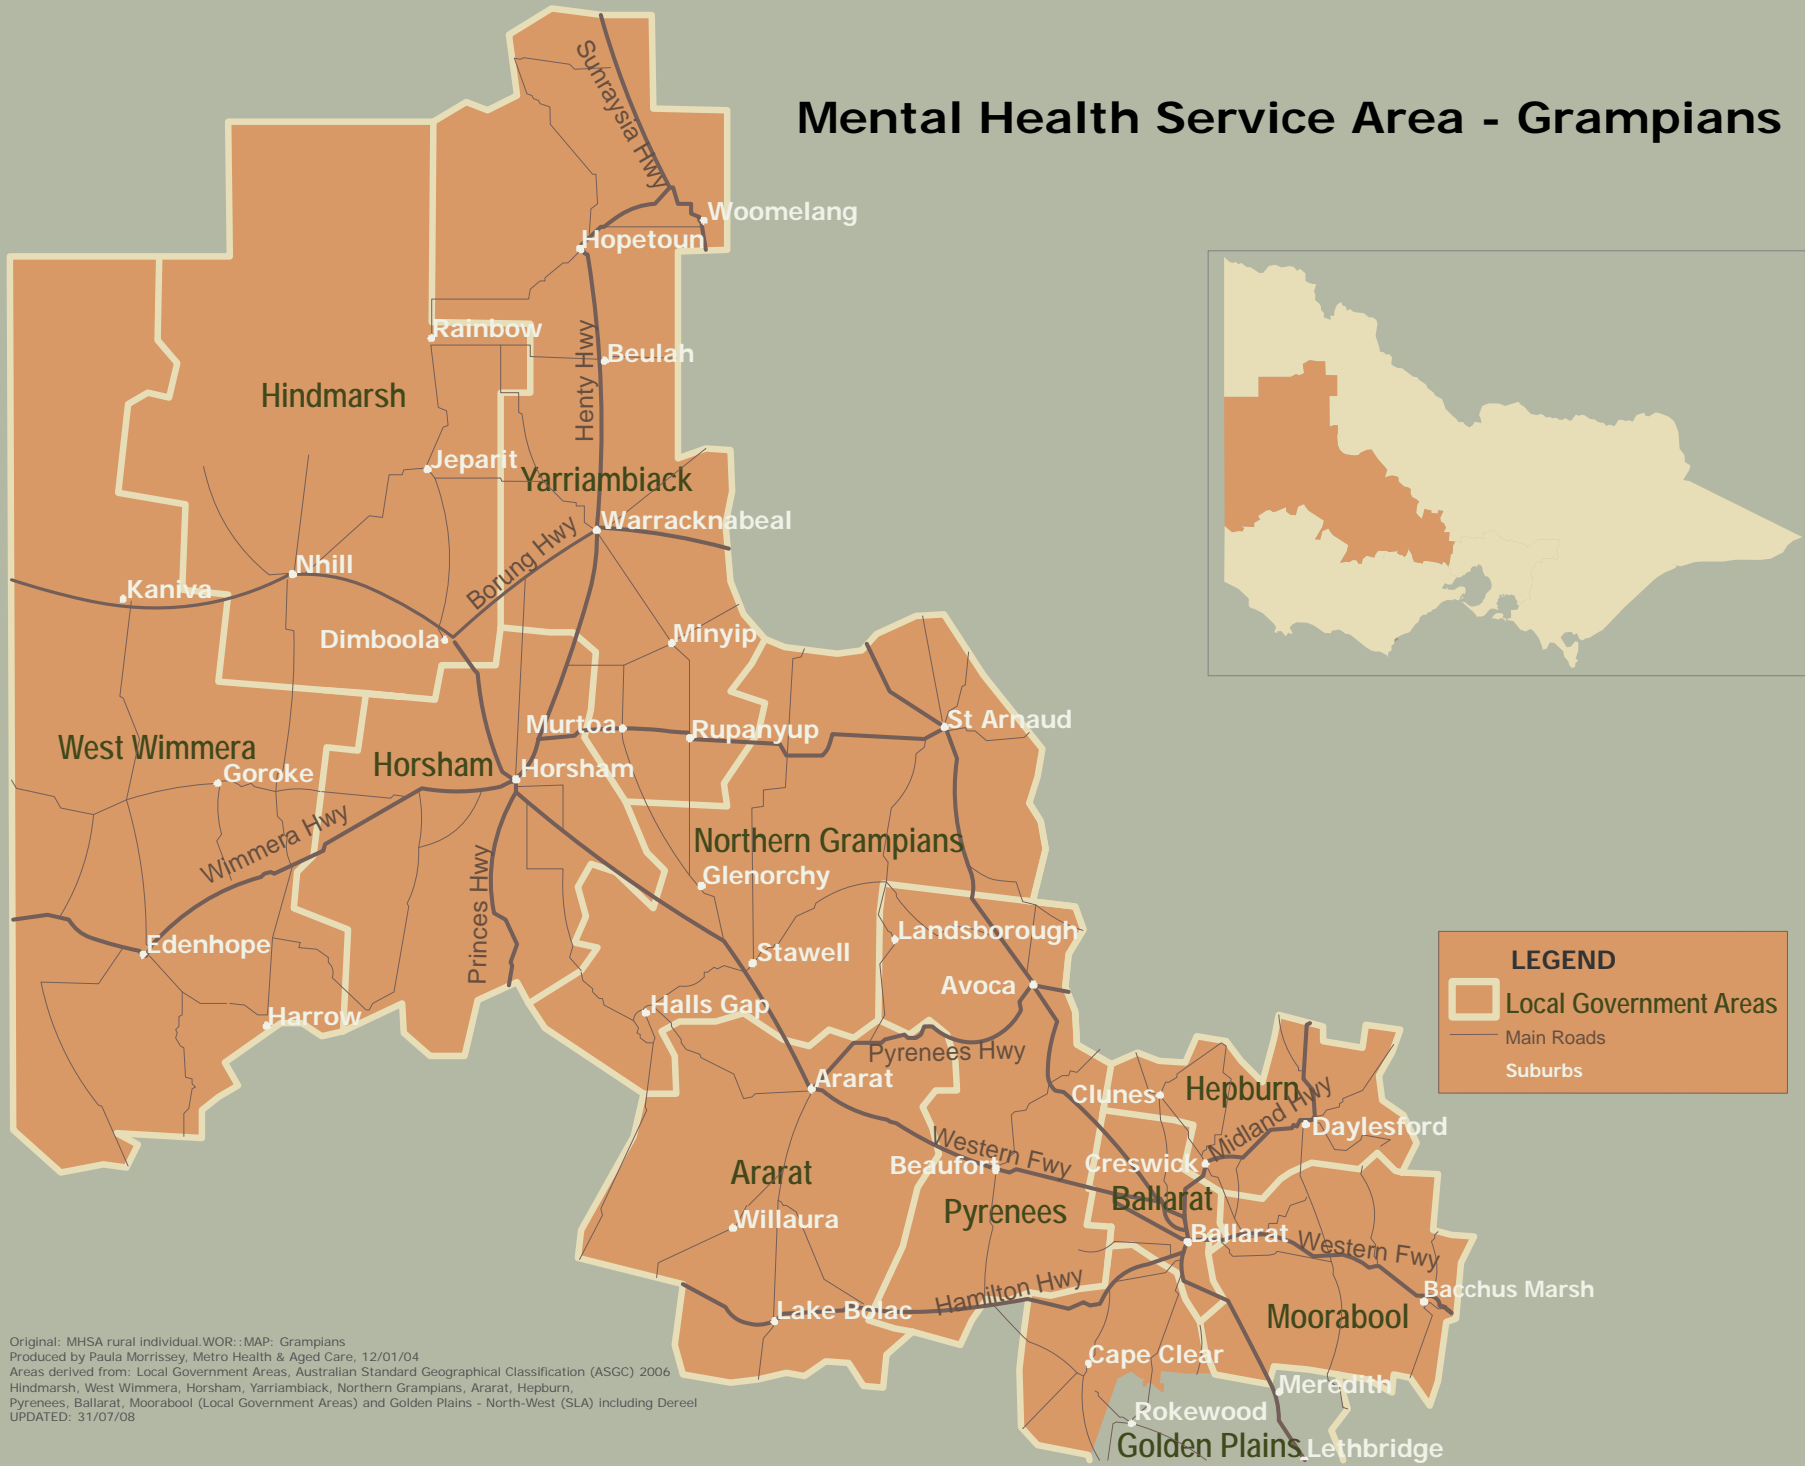

Mental Health Service Area - Grampians

Original: MHA rural Individual.WOR: MAP: Grampians
 Produced by Paula Morrissey, Metro Health & Aged Care, 12/01/04
 Areas derived from: Local Government Areas, Australian Standard Geographical Classification (ASGC) 2006
 Hindmarsh, West Wimmera, Horsham, Yarriambiack, Northern Grampians, Ararat, Hepburn,
 Pyrenees, Ballarat, Moorabool (Local Government Areas) and Golden Plains - North-West (SLA) including Dereeal
 UPDATED: 31/07/08