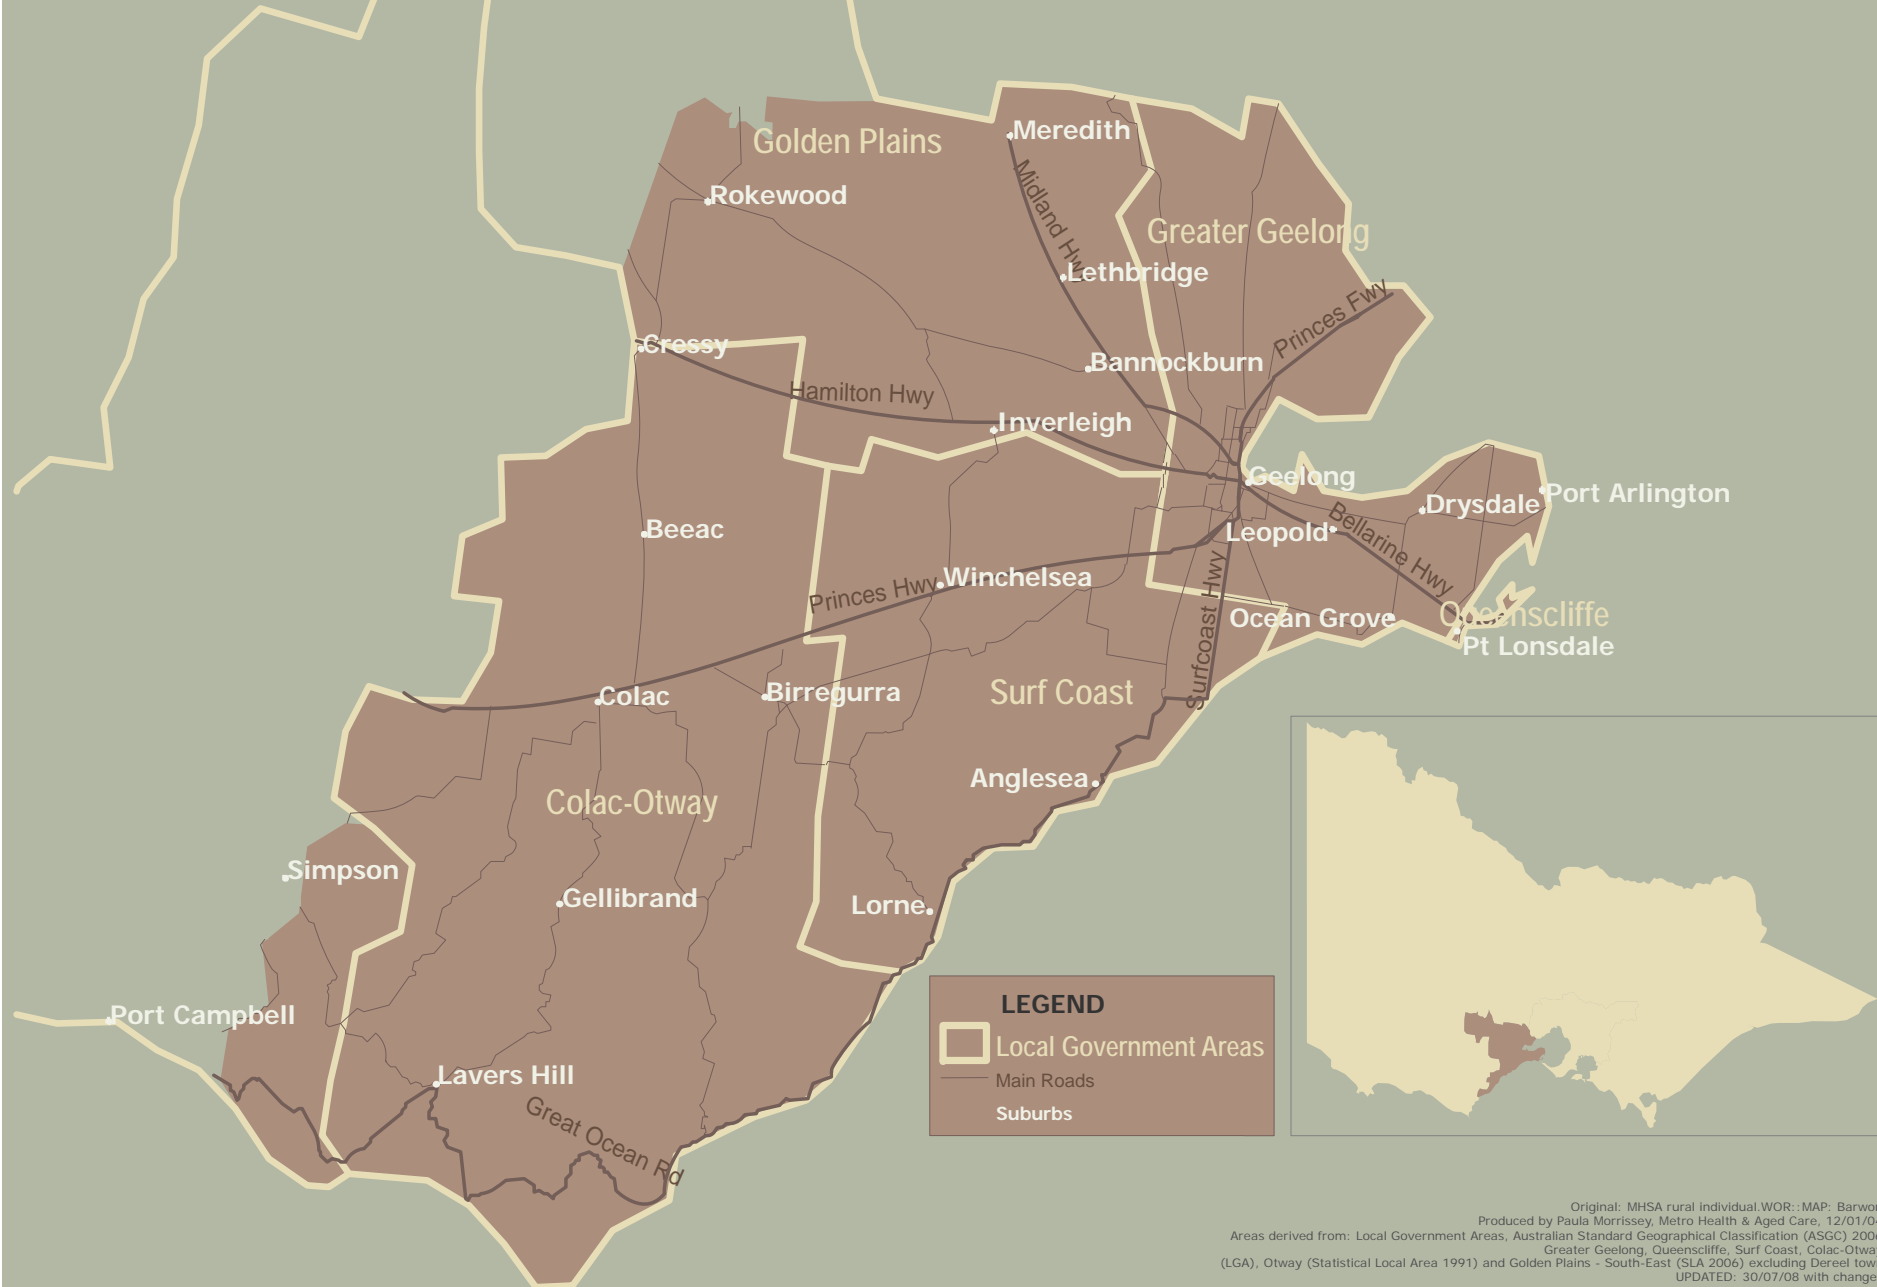

Mental Health Service Area - Barwon

LEGEND

- Local Government Areas
- Main Roads
- Suburbs

Original: MHSa rural individual.WOR::MAP: Barwon
 Produced by Paula Morrissey, Metro Health & Aged Care, 12/01/04
 Areas derived from: Local Government Areas, Australian Standard Geographical Classification (ASGC) 2006
 Greater Geelong, Queenscliffe, Surf Coast, Colac-Otway
 (LGA), Otway (Statistical Local Area 1991) and Golden Plains - South-East (SLA 2006) excluding Dereel town
 UPDATED: 30/07/08 with changes