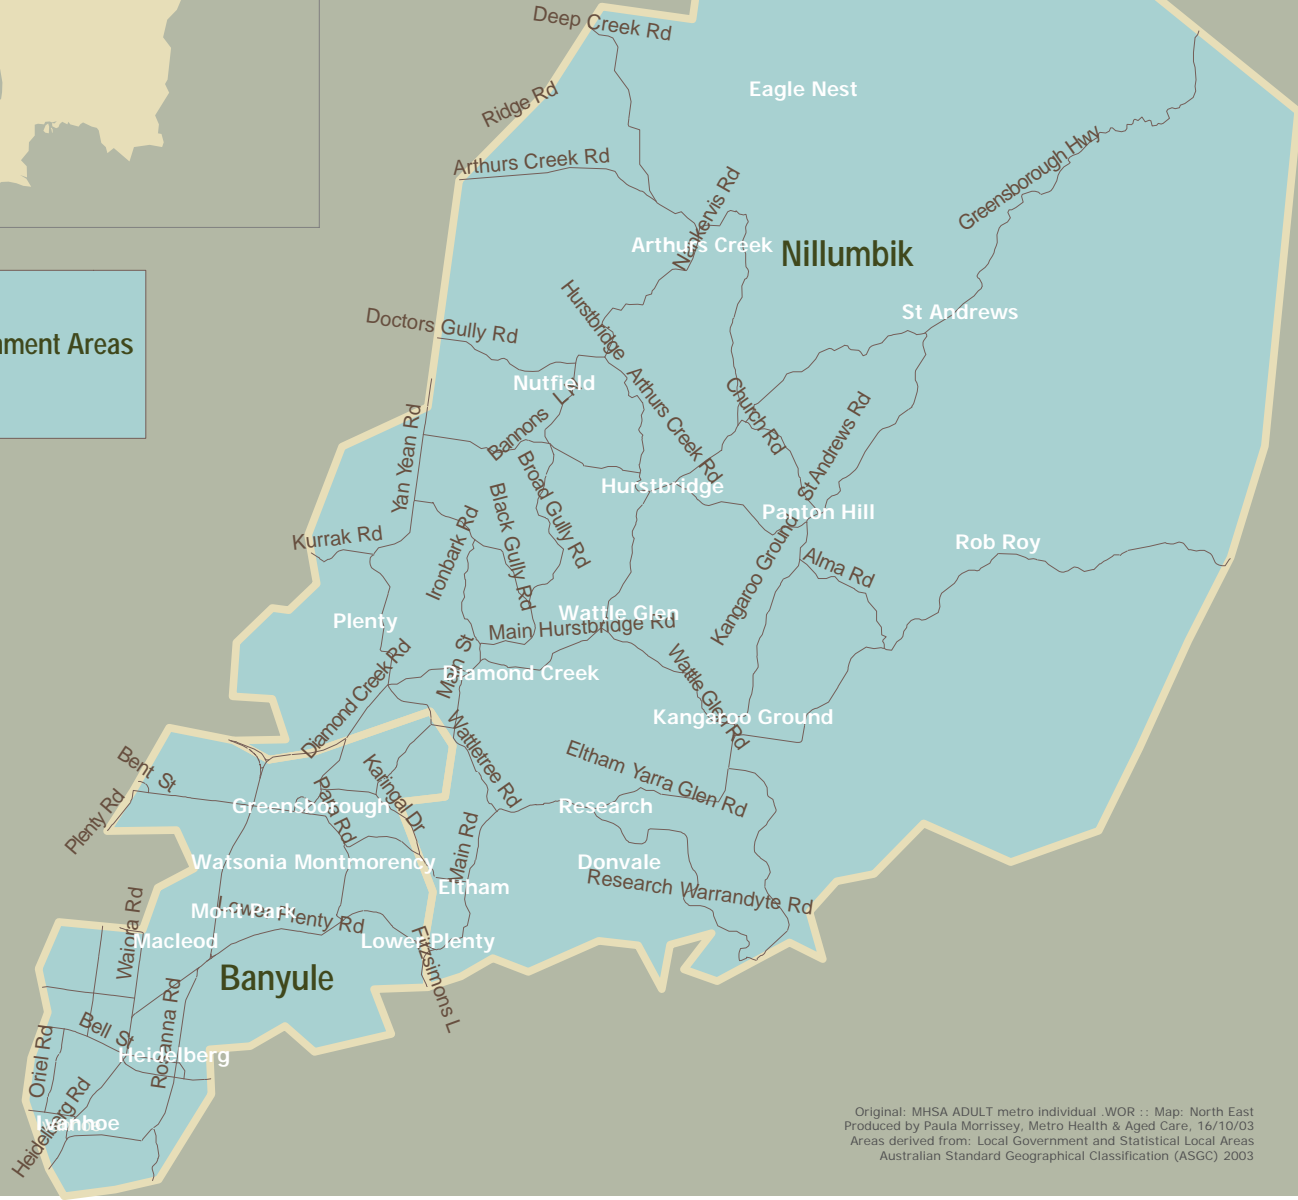

LEGEND

- Local Government Areas
- Main Roads
- Suburbs