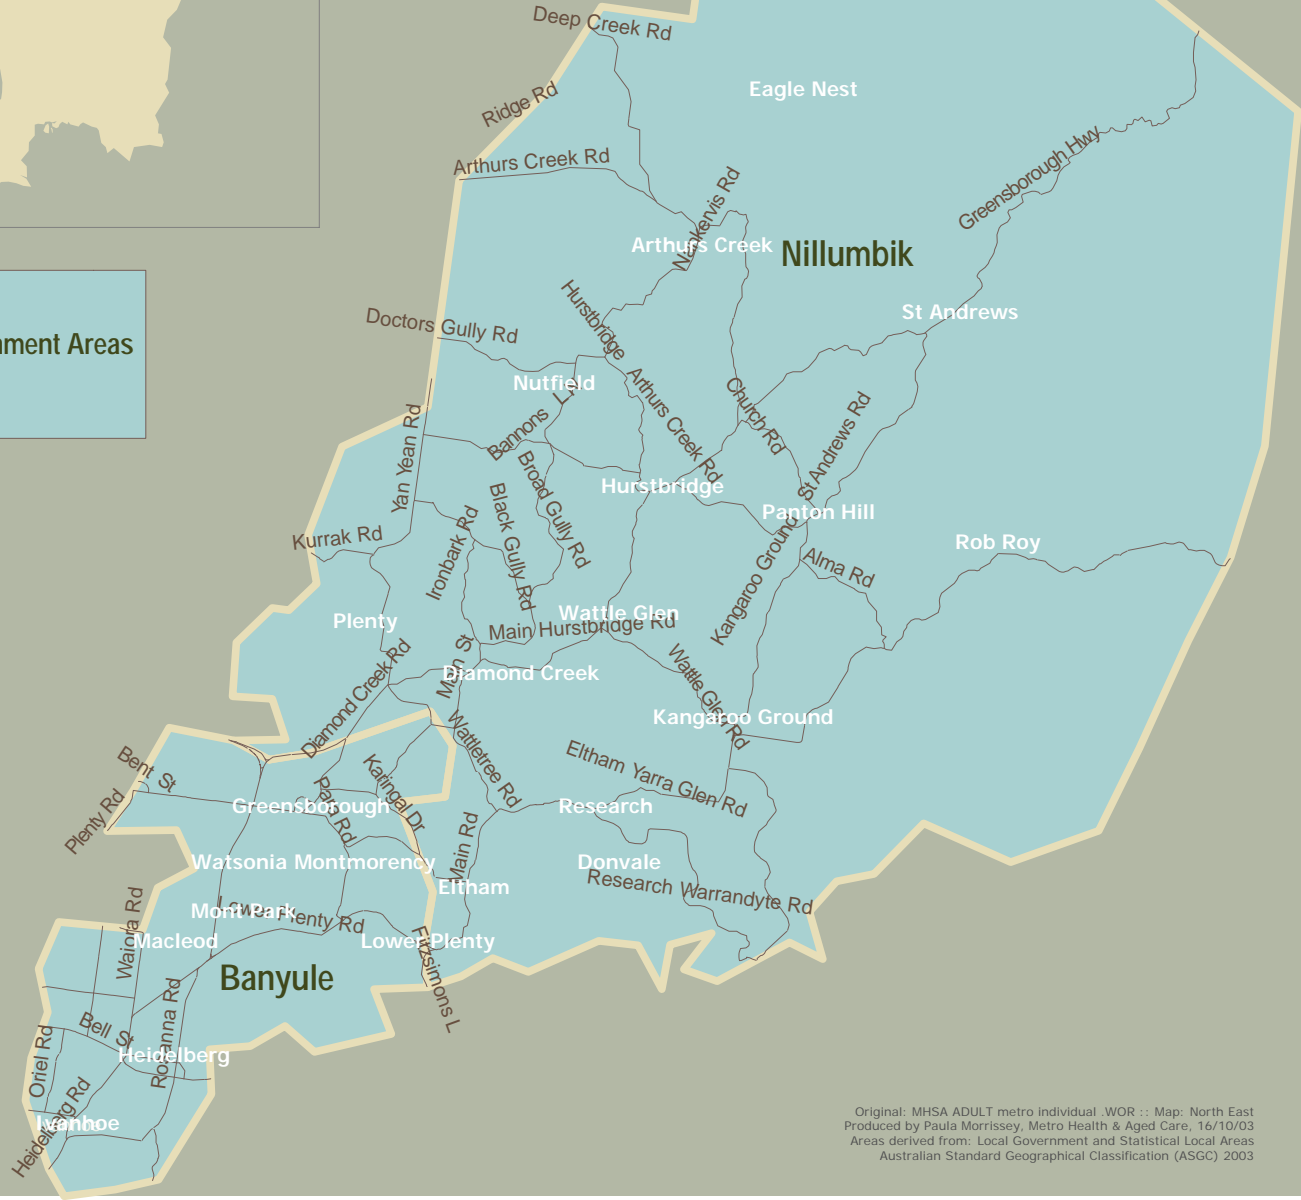

LEGEND

- Local Government Areas
- Main Roads
- Suburbs